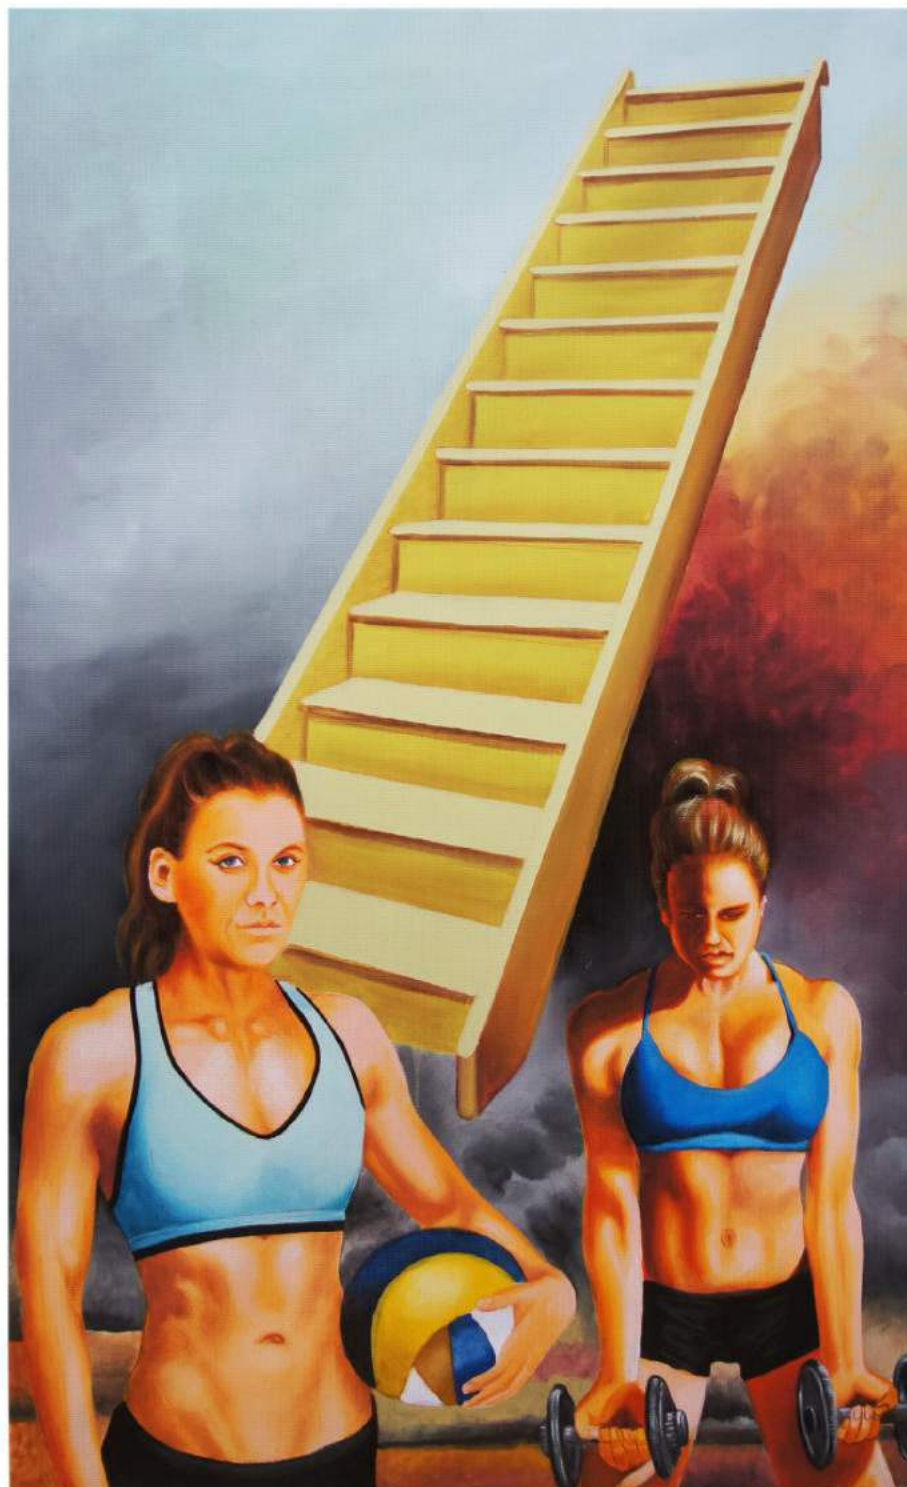

Paintings from 'Nauven Kosmetic', 2017
In conjunction with Afsar Pasha, Bangalore, India

enamel paint on canvas, 50 x 80cm

enamel paint on canvas, 50 x 80cm

enamel paint on canvas, 50 x 80cm

enamel paint on canvas, 80 x 50cm

enamel paint on canvas, 50 x 80cm

enamel paint on canvas, 50 x 80cm

Max Prus with Afsar Pasha, asartsplanet, Bangalore, India, 2017